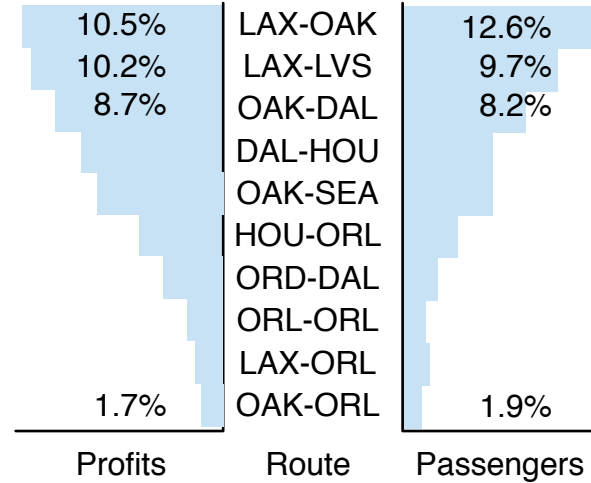

Health of Important Measures

Best Routes for Profits and Passengers

Cancellations and Delays over last 30 days

Worst Routes for Cancellations and Delays

Notes

All measures are mapped to a uniform "health" scale for comparison and clipped if necessary for display.

November 2005 measures are prorated.