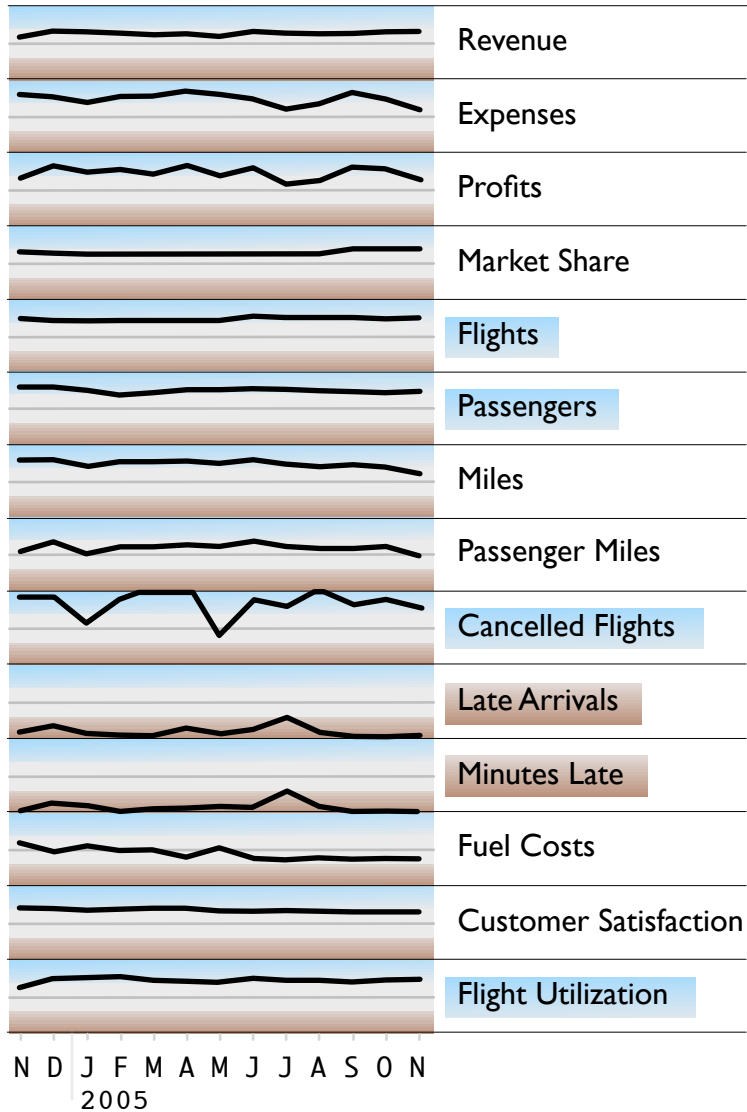

Health of Important Measures

Best Routes for Profits and Passengers

Cancellations and Delays over last 30 days

Worst Routes for Cancellations and Delays

Notes

All measures are mapped to a uniform "health" scale for comparison and clipped if necessary for display.

November 2005 measures are prorated.