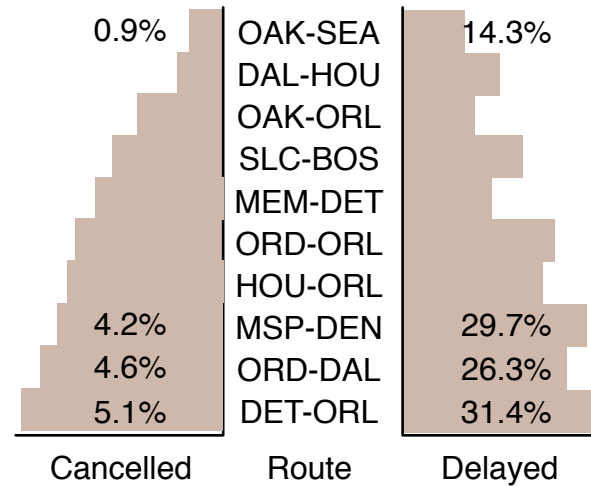

Health of Important Measures

Best Routes for Profits and Passengers

Cancellations and Delays over last 30 days

Worst Routes for Cancellations and Delays

Notes

All measures are mapped to a uniform "health" scale for comparison and clipped if necessary for display.

November 2005 measures are prorated.